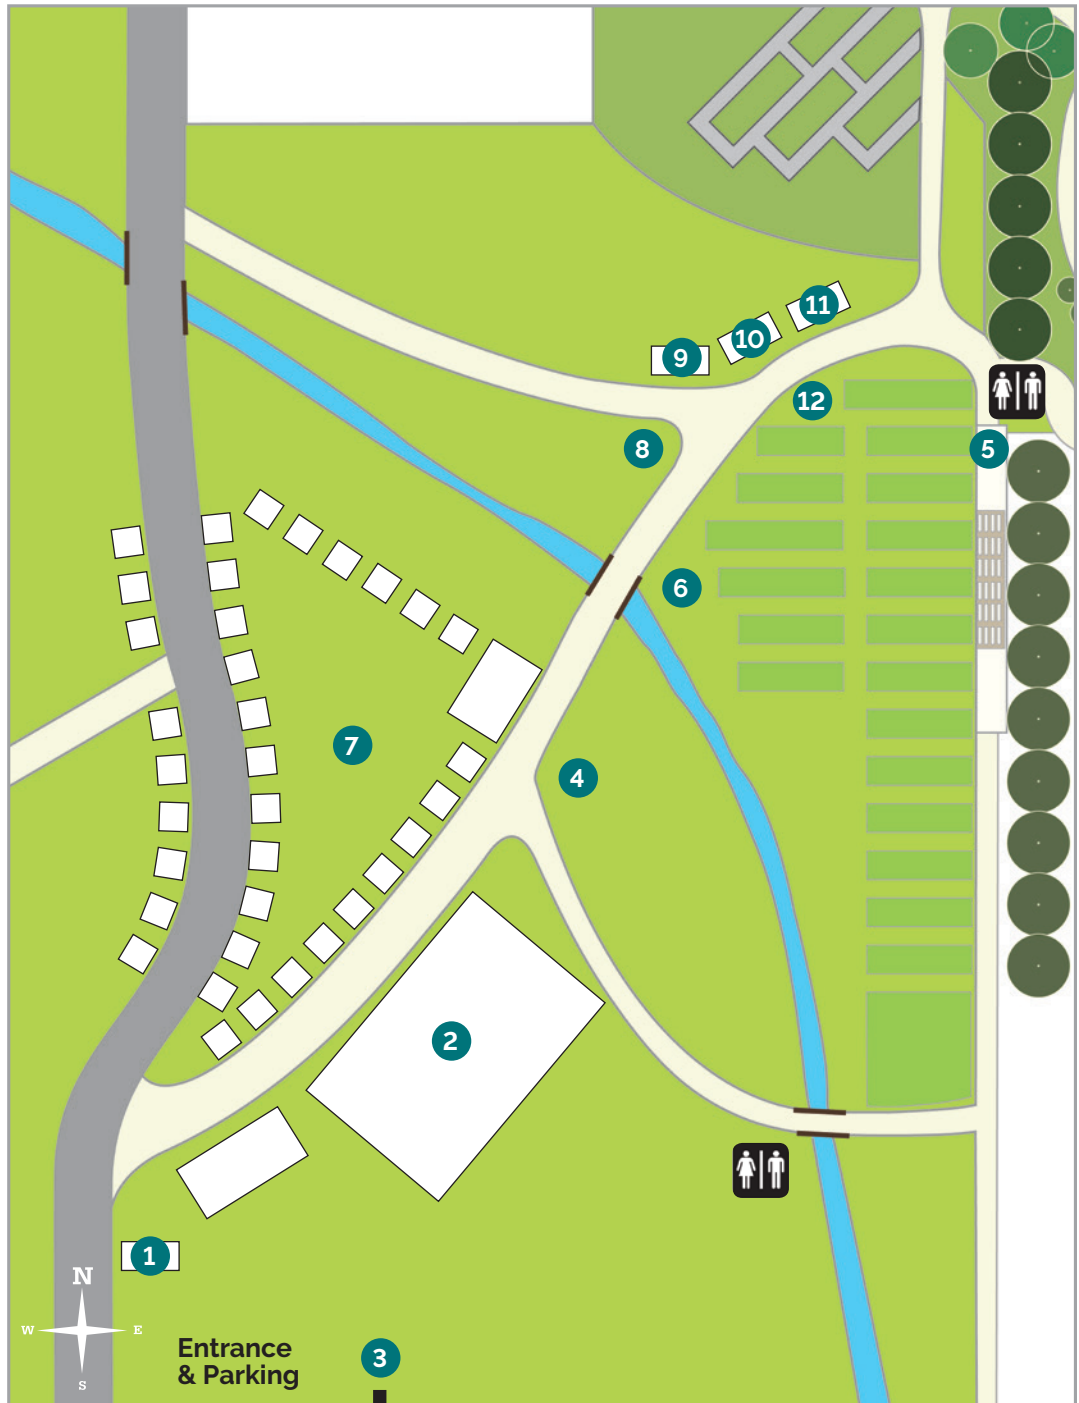

PERENNIAL EXTRAVAGANZA MAP

To make the most of your Darwin Perennial Extravaganza experience, keep this map handy and follow the signs to the various stations and display areas. If you need help, please see a member of our Perennials Team.

- 1 Registration
- 2 Catering Tent
- 3 Guest Speakers:
  Hydrangea Room
- 4 Perennial
  Container
  Solutions &
  RhythMix™
  Combos
- 5 Tender
  Perennials
- 6 GrowIt!®
- 7 Supplier Area
- 8 Star® Roses
  and Plants
- 9 WebTrack®
- 10 Darwin
  Perennials
  Introductions
  for 2018
- 11 Kieft Seed
  First-Year-
  Flowering
  Perennials
  & Premium
  Combos
- 12 Premier Seed
  Lab & Perennial
  Garden Tours

Restrooms

DarwinPerennials®